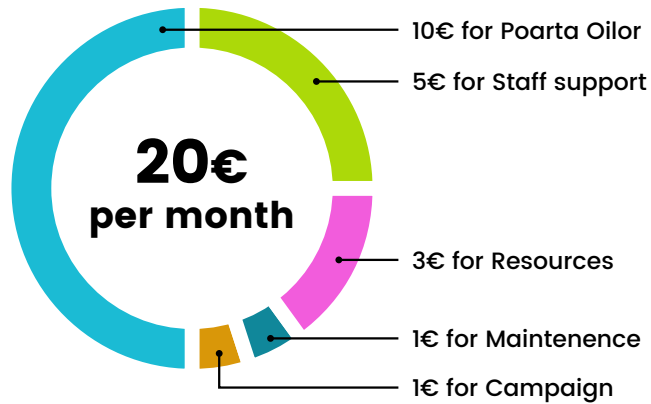

Cost Breakdown

Take a Step

One step = 1 pledge of 20€ per month for 3 years
We need 3000 steps to reach our goal.

If you would like to help us reach this goal you can donate in the following ways:

Bank Transfer